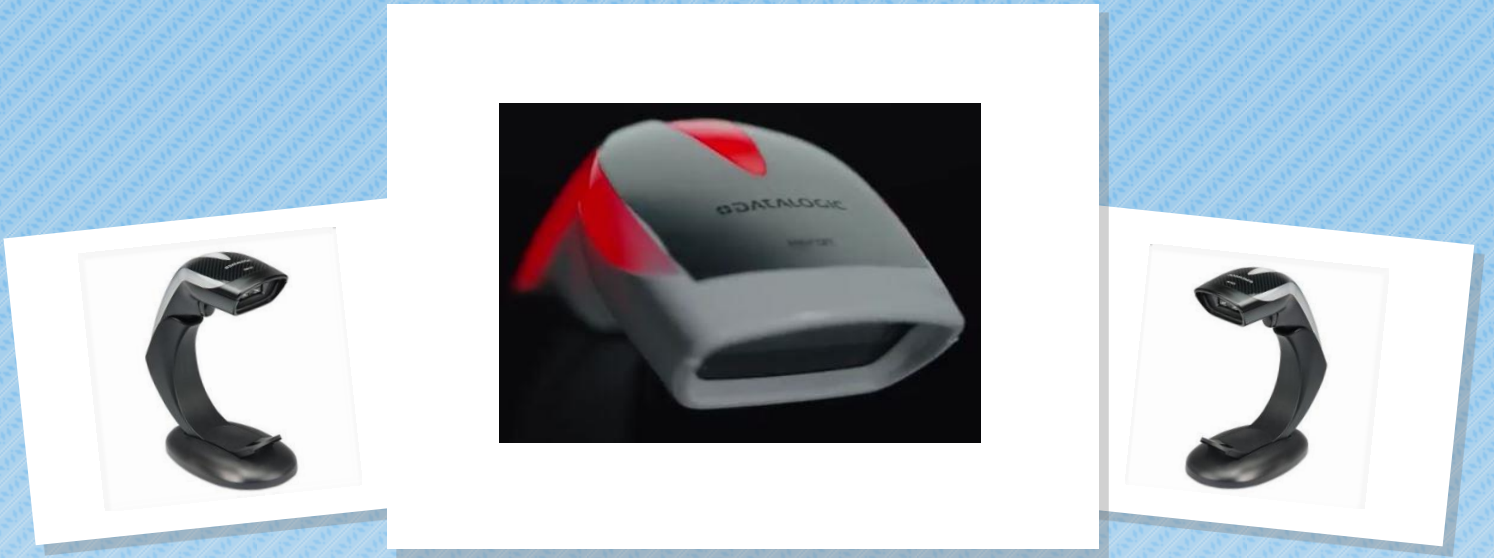

OFFER SALE

Made in Italy with Italian design, believe your eye.

RM1050

Contact Barry at (+6012) 699 1650

Professional look with eye catching LED

Outstanding reading performance on 2D

Polyphonic speaker for a wide variety of choices regarding audio feedback