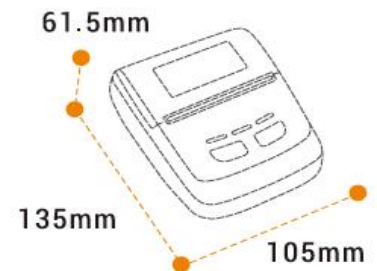

# XP-P801A

Mobile Receipt Printer

Xprinter®

- Optional Color: **Black or White**

- Support missing paper **alarm** function

- Support **QR CODE**

- **70mm/s** print speed

- **1800mAh** battery

## Mobile Receipt Printer

<b>Model</b>	<b>XP-P801A</b>
<b>Printing method</b>	Direct thermal
<b>Resolution</b>	203 DPI
<b>Line spacing</b>	3.75mm (Adjustable by commands)
<b>Print width</b>	72 mm
<b>Max.print speed</b>	Max. 70 mm/s
<b>Media roll diameter</b>	Max. 50 mm
<b>Performance Features</b>	
<b>Interfaces</b>	USB+Bluetooth(1+1)
<b>Input buffer</b>	128 Kbytes
<b>NV Flash</b>	4M Kbytes
<b>Emulation</b>	ESC/POS
<b>Fonts/Graphics/Symbologies</b>	
<b>Character size</b>	ANK, Font A: 1.5×3.0mm (12×24 dots) Font B: 1.1×2.1mm (9×17 dots) simplified/traditional Chinese: 3.0×3.0mm (24×24 dots)
<b>Barcode types</b>	1D: UPC-A/UPC-E/JAN13(EAN13)/JAN8(EAN8)/CODE39/ITF/CODABAR/CODE93/ CODE128 2D: QR CODE
<b>Extended character sheet</b>	PC347(Standard Europe) / Katakana/ PC850(Multilingual) /PC860(Portuguese) / PC863(Canadian-French)/ PC865(Nordic) / West Europe/ Greek/ Hebrew/ East Europe/ Iran/ WPC1252/Pc866(Cyrillic#2) / PC852(Latin2)/ PC858/ IranII/ Latvian/ Arabic/ PT151(1251)
<b>Rotation</b>	0°、90°、180°、270°
<b>Physical characteristics</b>	
<b>Gross weight</b>	135*105*61.5mm (L*W*H)
<b>Dimensions</b>	0.3kg
<b>Printer head life</b>	50 KM
<b>Compatible systems</b>	
<b>Systems</b>	Windows/Android/iOS/Linux
<b>Power supply</b>	
<b>Battery</b>	7.4V/ 1800mAh
<b>Charging input</b>	DC 5V/2A
<b>Environmental Conditions</b>	
<b>Work environment</b>	0 ~ 45°C, 10 ~ 80%RH no condensing
<b>Storage environment</b>	-10 ~ 60 °C, ≤10~90% RH no condensing