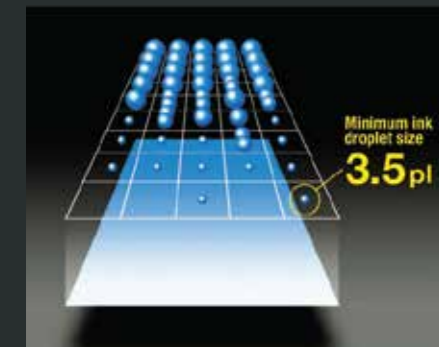

PrecisionCore Printhead Technology

Equipped with the next-generation PrecisionCore printhead technology that prolongs printhead longevity, the T-series delivers impeccable print speed, quality and reliability. Achieve remarkable print speeds that will print A1 printouts in 22 seconds* – the fastest in speed among all Epson T-Series printers.

With Nozzle Verification Technology, monitor nozzle health and enjoy smooth printing without interruptions, automatically adjusting print quality, even during printing.