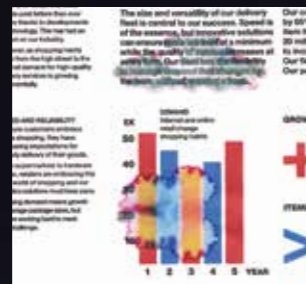

Outstanding Quality

With an improved formulation that works especially well with plain paper and special media such as tracing paper, the UltraChrome XD2 uses pigment ink for CMYK to provide quality, and to deliver accurate and sharp line printing that is suitable for vector images or luster data. The all-pigment UltraChrome XD2 ink achieves less bleed through and is also water resistant, allowing it to better withstand harsh weather conditions compared to dye-inks.

Dye