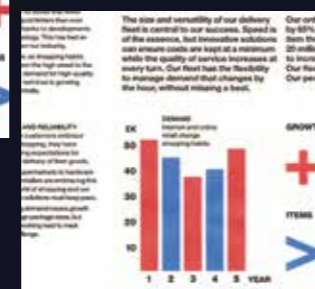

Pigment

Compact, User-Friendly Design

Small Footprint

Sleek and minimally designed, the T-series has a comfortable size that fits into tight work spaces effortlessly. At just 1080 x 750 x 1060mm, the SC-T3435 has a small footprint.