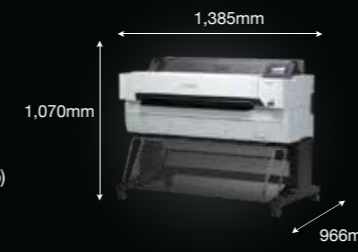

Dealer's Stamp

Information correct at time of printing
Printed June 2021