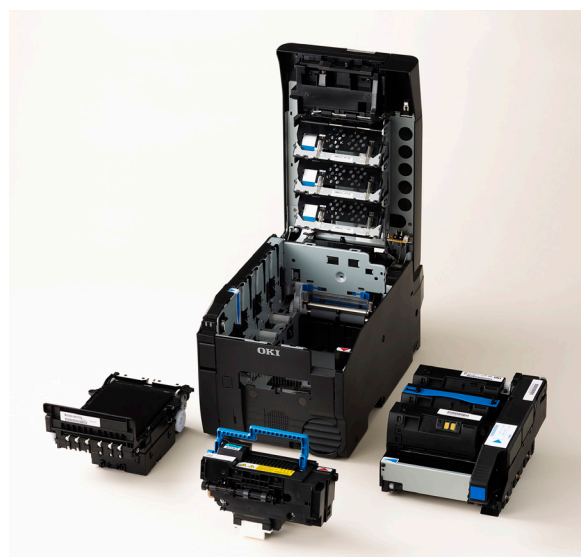

© Copyright 2022 OKI DATA (S) PTE LTD.
OKI DATA (S) PTE LTD is part of the Okidata Electric group of companies.
Specifications subject to change without notice. Version 1. 10/2022.

Windows, Windows8, Windows8.1, and Windows10 are either registered trademarks or trademarks of Microsoft Corporation in the United States and/or other countries.
All other product names and brand names are registered trademarks or trademarks of their respective companies.

OKI
Open up your dreams