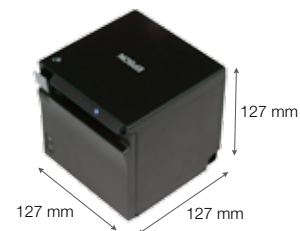

Dimensions & Weight

Weight: Approx. 1200 g

Legend

dpi dots per 25.4 mm (dots per inch)
cpi characters per 25.4 mm (characters per inch)

© 2016 Epson Singapore Pte Ltd. All Rights Reserved. Reproduction in part or in whole, without the written permission from Epson, is strictly prohibited. EPSON and EXCEED YOUR VISION are registered trademarks of Seiko Epson Corporation. All other products names and other company names used herein are for identification purposes only and are the trademarks or registered trademarks of their respective owners. Epson disclaims any and all rights in those marks. Print samples shown are simulations only. Specifications and product availability are subject to change without notice and may vary between countries. Please check with local Epson offices for more information.

Apple, iPad and iPhone are trademarks of Apple Inc., registered in the U.S. and other countries. App Store is a service mark of Apple Inc.

Android is a trademark of Google Inc.

Dealer's Stamp

Information correct at time of printing
Printed July 2016

Sales Enquiries
800 120 5564

EpsonSEA @EpsonSEA EpsonSoutheastAsia Epson Southeast Asia

To find out more, visit www.epson.com.sg/pos or call 800 120 5564