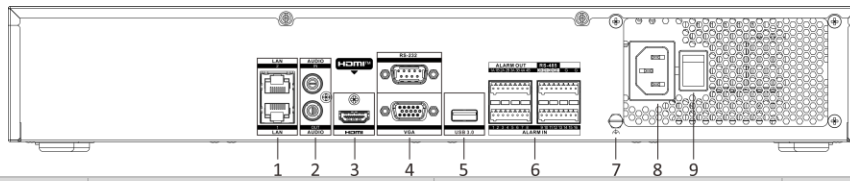

DS-7732NXI-K4(E)

No.	Description	No.	Description
1	LAN 1 and LAN 2 interfaces	6	Alarm in, alarm out, and RS-485
2	Audio in and audio out	7	GND
3	HDMI interface	8	Power supply
4	VGA interface and RS-232	9	Power switch
5	USB 3.0 interface