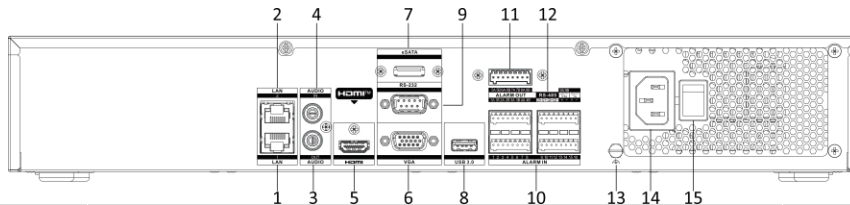

▪ Function

▪ Physical Interface

DS-7732NXI-K4(E)

No.	Description	No.	Description
1	LAN 1 and LAN 2 interfaces	6	Alarm in, alarm out, and RS-485
2	Audio in and audio out	7	GND
3	HDMI interface	8	Power supply
4	VGA interface and RS-232	9	Power switch
5	USB 3.0 interface		

DS-7732NXI-K4(E)/IO16+9

Number	Description	Number	Description
1	LAN network interface 1	9	RS-232 serial interface
2	LAN network interface 2	10	Alarm in
3	Audio out	11	Alarm out
4	Audio in	12	RS-485 interface
5	HDMI interface	13	GND
6	VGA interface	14	Power supply
7	eSATA interface	15	Power switch
8	USB 3.0 interface		