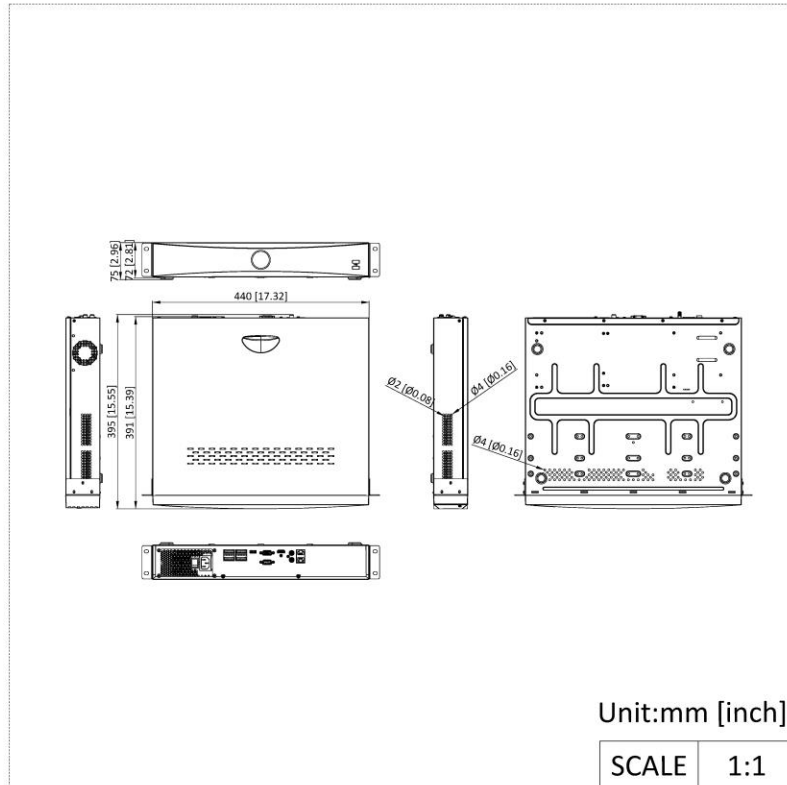

▪ Function

▪ Physical Interface

DS-7732NXI-K4(E)

No.	Description	No.	Description
1	LAN 1 and LAN 2 interfaces	6	Alarm in, alarm out, and RS-485
2	Audio in and audio out	7	GND
3	HDMI interface	8	Power supply
4	VGA interface and RS-232	9	Power switch
5	USB 3.0 interface		

DS-7732NXI-K4(E)/IO16+9

Number	Description	Number	Description
1	LAN network interface 1	9	RS-232 serial interface
2	LAN network interface 2	10	Alarm in
3	Audio out	11	Alarm out
4	Audio in	12	RS-485 interface
5	HDMI interface	13	GND
6	VGA interface	14	Power supply
7	eSATA interface	15	Power switch
8	USB 3.0 interface		

▪ Available Model

DS-7732NXI-K4(E)

▪ Dimension

See Far, Go Further

www.hikvision.com
support@hikvision.com