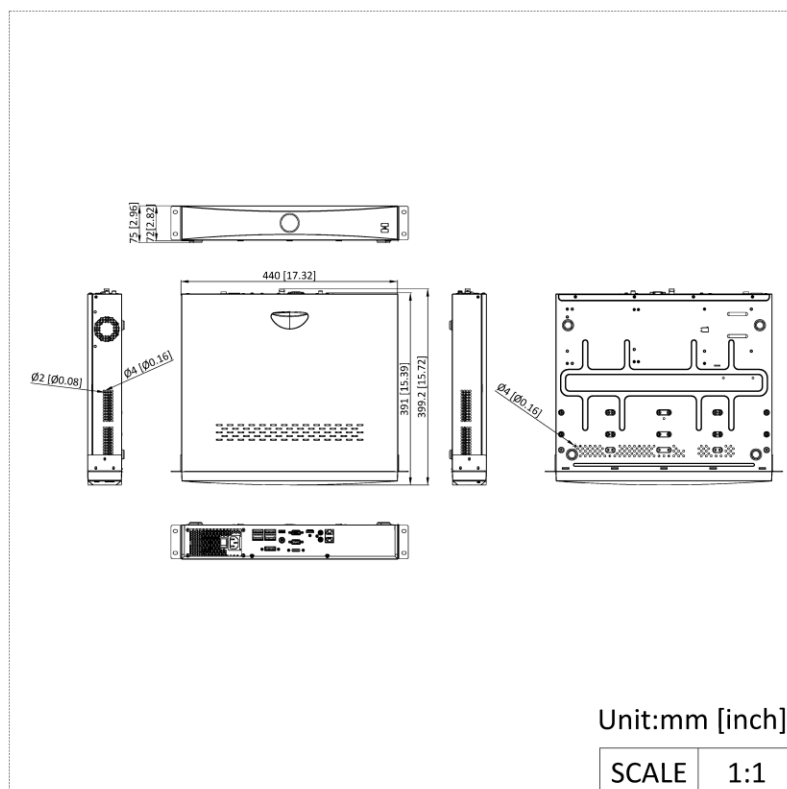

▪ Function

▪ Physical Interface

DS-7732NXI-K4(E)

No.	Description	No.	Description
1	LAN 1 and LAN 2 interfaces	6	Alarm in, alarm out, and RS-485
2	Audio in and audio out	7	GND
3	HDMI interface	8	Power supply
4	VGA interface and RS-232	9	Power switch
5	USB 3.0 interface		

DS-7732NXI-K4(E)/IO16+9

Number	Description	Number	Description
1	LAN network interface 1	9	RS-232 serial interface
2	LAN network interface 2	10	Alarm in
3	Audio out	11	Alarm out
4	Audio in	12	RS-485 interface
5	HDMI interface	13	GND
6	VGA interface	14	Power supply
7	eSATA interface	15	Power switch
8	USB 3.0 interface		

▪ Available Model

DS-7732NXI-K4(E)

▪ Dimension

See Far, Go Further

www.hikvision.com
support@hikvision.com