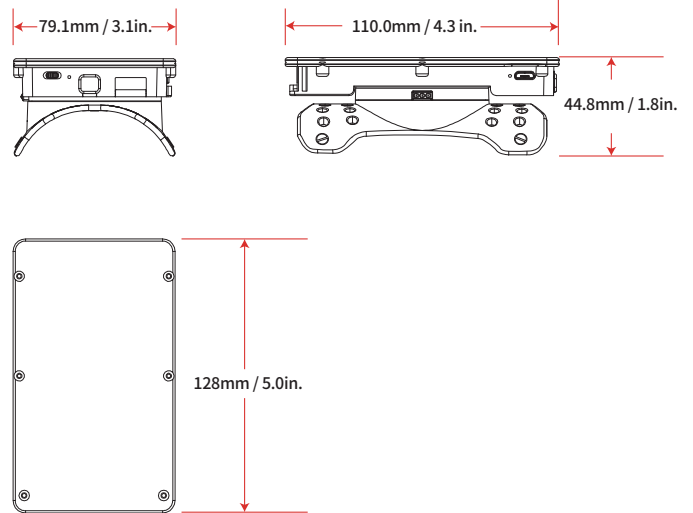

Application Scenarios

GS AB2000

Wearable Smart Armband (battery without)

PHYSICAL CHARACTERISTICS

Dimensions	128 mm(L) × 79.1 mm(W) × 44.8 mm(H) 5.0 in.(L) × 3.1 in.(W) × 1.8 in.(H)
Weight	170 g / 6.0 oz.
Bandages Dimensions	296.5 mm(L) × 39.1 mm(W) × 1.6 mm(H) 11.7 in.(L) × 1.5 in.(W) × 0.06 in.(H)
Bandages Weight	11 g / 0.39 oz.
Compatible Scanner	R series, M series

THREE-VIEW DRAWING

Generalscan Inc.

Add:200 Buckelew Ave, Jamesburg, NJ

Postcode: 08831

Tel: +1 1469583-7367

Note: This data is derived from laboratory measurements.
Due to changes in the objective environment and temperature differences, the data will vary or be errors.