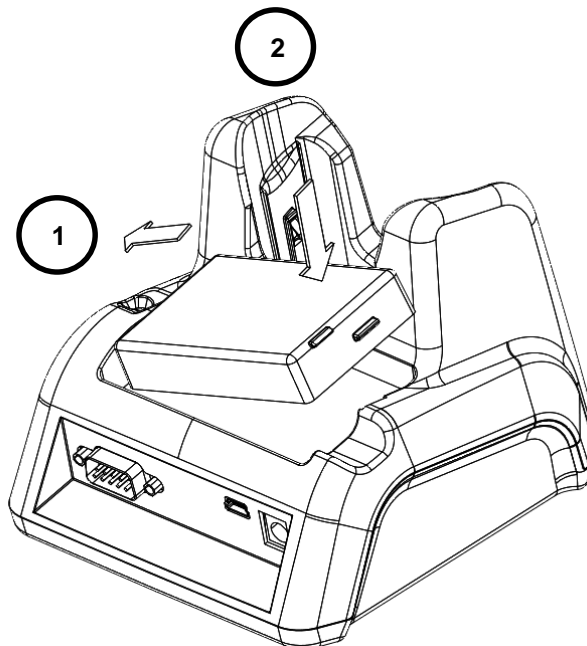

charging; if it is green, the charge is complete

WARNING: Do not short-circuit between each contact of the cradle. It may cause fire.

AVERTISSEMENT : Provoquer un court-circuit entre les contacts de la station d'accueil, pourrait provoquer un incendie.

12.8. **Technical Specifications for Cradle**

Model	450-SSC (Single Slot Cradle) 450-SEC (Single Ethernet Cradle)
Structural	
Dimensions	135.5mm(L) x 116mm(W) x 81mm(H)
Weight	Single Slot cradle - 315g Single Ethernet cradle - 320g
Material	Polycarbonate
Color	Black
Environmental	
Operating Temperature	-20° to 50°C
Storage Temperature	-25° to +70°C
Charging Temperature	0~45°C (±3°C)
Electrical Static Discharge	Air: ± 15Kv Direct: ± 8 kV
Humidity	95% humidity (non-condensing)
Power Supply	
Input (Universal) (from the power source)	AC 100–240 Vac. 50/60Hz 0.9A Included with Cradle