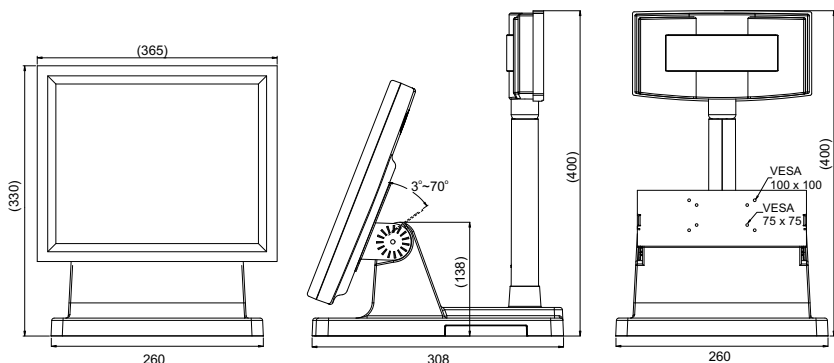

### FEATURES

- Modular formation
- 10.4", 12.1", and 15" LCD TFT monitors available
- VFD or LCD customer display selection
- Aluminum groundwork
- Untidy cables concealment

# SPECIFICATIONS

TFT LCD Monitor	10.4"	12.1"	15"
Viewing Area (mm)	211.2(H) x 158.4(V)	245.7(H) x 184.3(V)	304.1(H) x 228.1(V)
Number of Pixel	800(W) x 600(H)	1024(W) x 768(H)	1024(W) x 768(H)
Pixel Pitch (mm)	0.264(W) x 0.264(H)	0.240(W) x 0.240(H)	0.297(W) x 0.297(H)
Pixel Arrangement	R.G.B. vertical stripes		
Support Color	6-bit 262,144 colors		
Brightness	220 cd/m2	200 cd/m2	250 cd/m2
Contrast Ratio	400:1	200:1	400:1
Backlight	1 CCFL	1 CCFL	2 CCFL
Interface	VGA		
Touch Panel (option)	Resistive type 5 wire		
Power Adapter	110V to 22V switch power adapter		
Customer Display	VFD-450	DSP-420	DSP-430
Display Module	VFD	LCD	LCD
Number of Characters	20 x 2		
Display Pattern	5 x 7 dot matrix		
Character Size	6.4mm(W) x 9.2mm(H)	6.00mm(W) x 9.66mm(H)	6.00mm(W) x 13.95mm(H)
Display Color	Green	Yellow	Blue
Fonts	96 Alphanumeric & 13 international	English/European, English/Russian, English/Japanese	English/European, English/Russian, English/Japanese
Command Set	Plenty of command sets		
Interface	RS-232		
Power Adapter	110 or 220V power adapter		
Casing			
Material	Aluminum die casting		
Monitor Mounting Bracket	75mm x 75mm & 100mm x 100mm VESA compliance		
Tile Adjustment	3-70 degree		
Color	Black		
Weight	1.7KG		
Environment			
Operating Temperature	0°C to 45°C (32°F~113°F)		
Storage Temperature	-20°C to 60°C (-68°F~104°F)		

## DIMENSION: (For 15" LCD Monitor)

Specifications and dimensions are subject to change without prior notice.