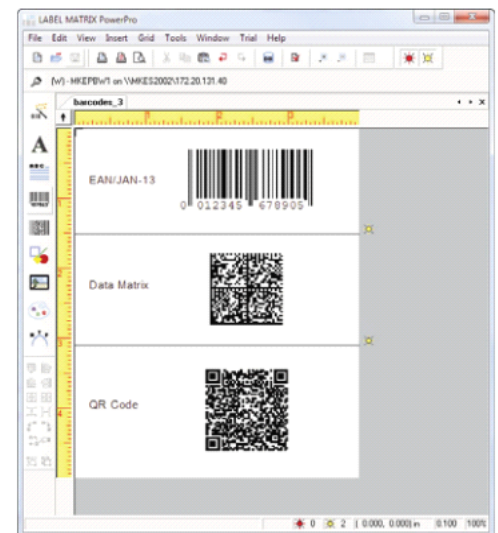

TEKLYNX Subscription Licensing is available for LABEL MATRIX and is a cost-effective option that keeps your label design process running.

Nutrition Label Sample

## LABEL MATRIX Helps Your Company:

- **Save Time on Training** – LABEL MATRIX's wizards can act as training guides when new users begin using the application. These wizards can be used for everything from selecting a printer, to database setup, to 2D barcode configuration.
- **Fast Track Labeling with Samples and Templates** – LABEL MATRIX includes hundreds of label samples and templates spanning from address labels to RFID labels. These samples and templates allow users to meet virtually any labeling requirements.

## LABEL MATRIX Is:

- **Designed for Small Companies** – LABEL MATRIX is scaled to meet the needs of small environments and powerful enough to handle advanced labeling projects.
- **Easy to Use** – Beginning to experienced users can use this application for all labeling requirements. The intuitive interface makes it easy to navigate, while the wizards make it easy to design and print.
- **Feature-Rich** – LABEL MATRIX is full of useful features including date offsets to adjust the current date by a certain interval (often used for best-by and expiration dates), counters to add serialization and incrementing values to your labels, and 2D barcodes, including Data Matrix and QR Codes, which are capable of encoding a large amount of data or even links directly to a website into a very small space.