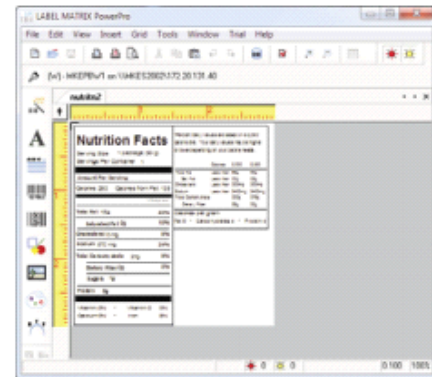

# LABEL MATRIX

LABEL MATRIX is feature-rich label design software for smaller companies looking for a trusted solution that is simple to install and easy to use. LABEL MATRIX is an intuitive application with an easy-to-navigate interface. Helpful wizards guide you through adding text, images, and barcodes, connecting to a database, and advanced design options to ensure a straightforward process. LABEL MATRIX is the best choice for small businesses looking for a labeling solution at a reasonable price point!

TEKLYNX Subscription Licensing is available for LABEL MATRIX and is a cost-effective option that keeps your label design process running.

Nutrition Label Sample

## LABEL MATRIX Is:

- **Designed for Small Companies** – LABEL MATRIX is scaled to meet the needs of small environments and powerful enough to handle advanced labeling projects.
- **Easy to Use** – Beginning to experienced users can use this application for all labeling requirements. The intuitive interface makes it easy to navigate, while the wizards make it easy to design and print.
- **Feature-Rich** – LABEL MATRIX is full of useful features including date offsets to adjust the current date by a certain interval (often used for best-by and expiration dates), counters to add serialization and incrementing values to your labels, and 2D barcodes, including Data Matrix and QR Codes, which are capable of encoding a large amount of data or even links directly to a website into a very small space.