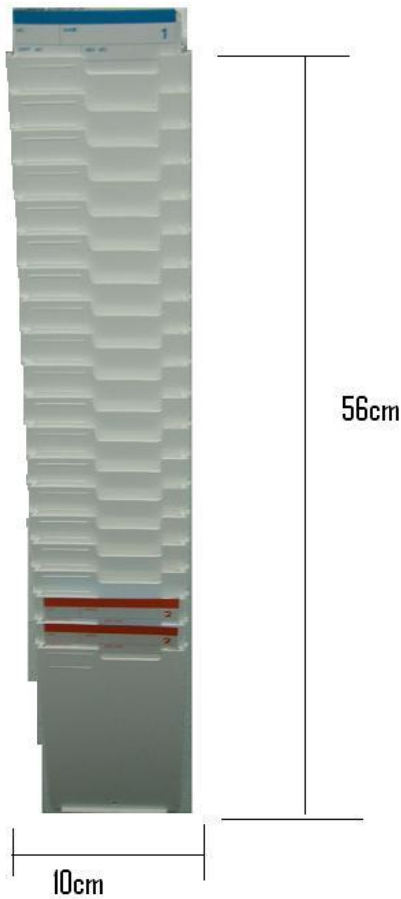

ALC-Tech (M) Sdn Bhd (610609-M)

No. 30-1, Jalan 6/62A, Bandar Manjalara, 52200 Kepong, Kuala Lumpur, Malaysia.

TEL: (603) 62801650 FAX: (603) 62804595 e: sales-kl@alcglobal.com

TEL: (607) 559 1650 Fax: (607) 558 4595 e: sales-JB@alcglobal.com

Punch Card Machine Rack and card.

Rack size
25 column
Height = 56cm
Width = 10cm
RM25/Rack

Blank Card
RM0.20/card