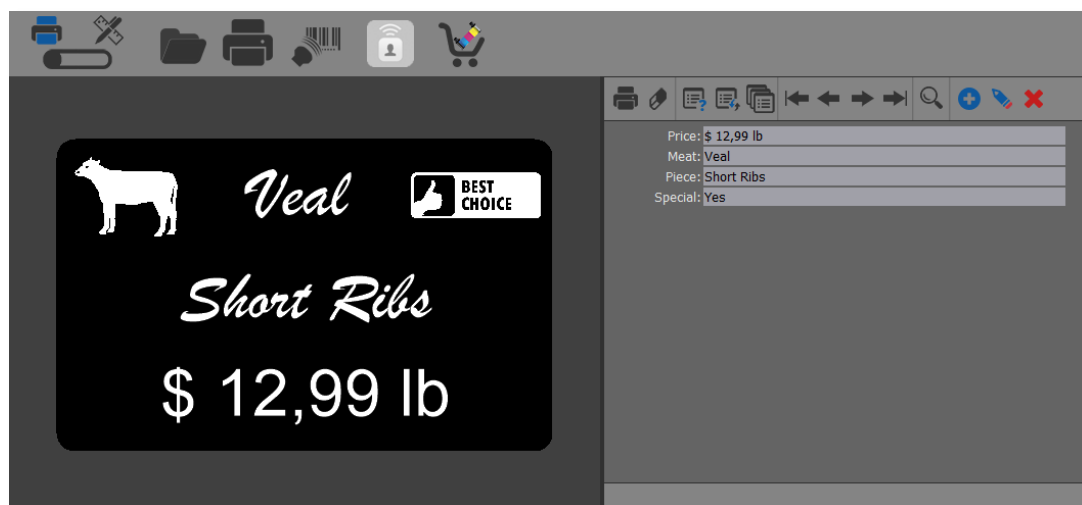

eMedia CS2

Modern and Efficient

At Mediasoft Development, we felt that time had come for a new, refreshed version of eMedia CS. A version that will give customers a real pleasure using it, more friendly and easier to use.

We are proud to present you the new eMedia CS2, with many exciting features to discover.

"Everything looks beautiful, modern and feels a lot more fluid"

"We are confident that this new version will meet our partners and customer expectations"