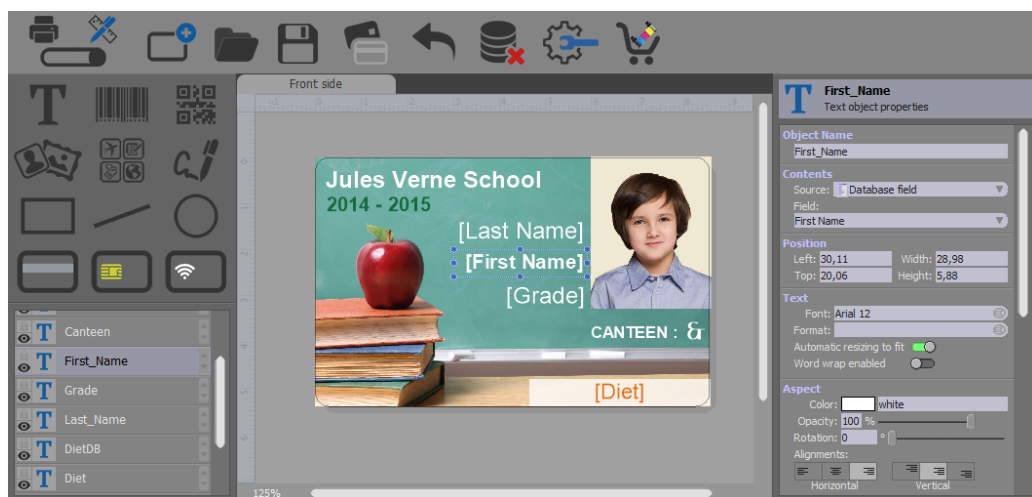

NEW DESIGN

IMPROVED PERFORMANCE

SATISFIED CUSTOMER

eMedia CS2

Modern and Efficient

At Mediasoft Development, we felt that time had come for a new, refreshed version of eMedia CS. A version that will give customers a real pleasure using it, more friendly and easier to use.

We are proud to present you the new eMedia CS2, with many exciting features to discover.

"Everything looks beautiful, modern and feels a lot more fluid"

"We are confident that this new version will meet our partners and customer expectations"

Compatible with

Available on

and many others