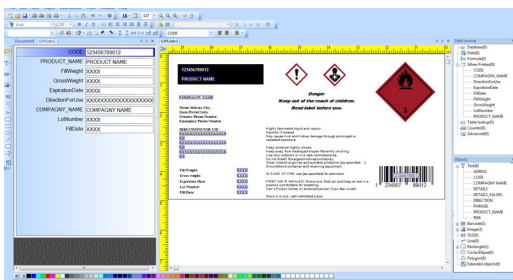

CODESOFT

CODESOFT is an enterprise-level barcode label design application offering unmatched flexibility, power, and support. Available in print engine, standalone, and network configurations, CODESOFT is designed to meet all of your business needs. Whether your goal is managing assets and resources, controlling distribution channels and stock levels, tracking documents, or managing data records, CODESOFT provides a solution for your organization's most advanced labeling needs.

TEKLYNX Subscription Licensing is available for CODESOFT. Subscription Licensing is the best option for maximum flexibility and long term value. The upfront cost of a CODESOFT subscription license is lower, and it includes more value than ever before.

- Get upgrades on time, without spending extra time or money.
- Easily predict software costs for simplified and predictable budgeting.
- Take advantage of unlimited access to software maintenance and technical support.

CODESOFT Features

Form Viewer

- Fit to Frame
- PortWatch
- Pocket Printing
- Form Display
- TextArt Shape Interaction
- GridField
- Label Comparison Tool
- Database Queries
- Form Designer
- Form Viewer
- VBScripting
- Windows 8.1 Compatible

CODESOFT Changes and Grows with Your Business

What if we need to create more complex labels? CODESOFT is an advanced label design application that gives you the ability to easily design a label, connect it to a database, or add complex barcodes such as HIBC or GS Databar using CODESOFT's intuitive interface.

What if our processes change? With CODESOFT's flexibility, you can easily integrate label printing and RFID technology into existing and new business processes, increasing both efficiency and control. Adding CODESOFT to business processes and training new personnel is simple with its intelligent interface, helpful wizards, and simple database connections.

What if we change printer manufacturers? CODESOFT supports over 2,700 industry-leading label printers and nearly any other printer where a Windows driver exists. TEKLYNX drivers are developed directly with each printer manufacturer to ensure true WYSIWYG (What You See Is What You Get), from onscreen design to the printed label.

What if our business grows? The expandability provided by other TEKLYNX enterprise applications enables CODESOFT to smoothly integrate into any level of enterprise solution as your business grows to require automated label printing, label approval, and secure label storage.

United States
1-414-837-4800

France
33-562-601-080

Germany
49-2103-2526-0

Singapore
65-6908-0960

Copyright 2014 Teklynx Newco SAS. All rights reserved. Printed in USA 02/14. TEKLYNX is a registered trademark of Teklynx Newco SAS.

All other brands and product names are the trademarks of their respective owners.

www.teklynx.com/codesoft